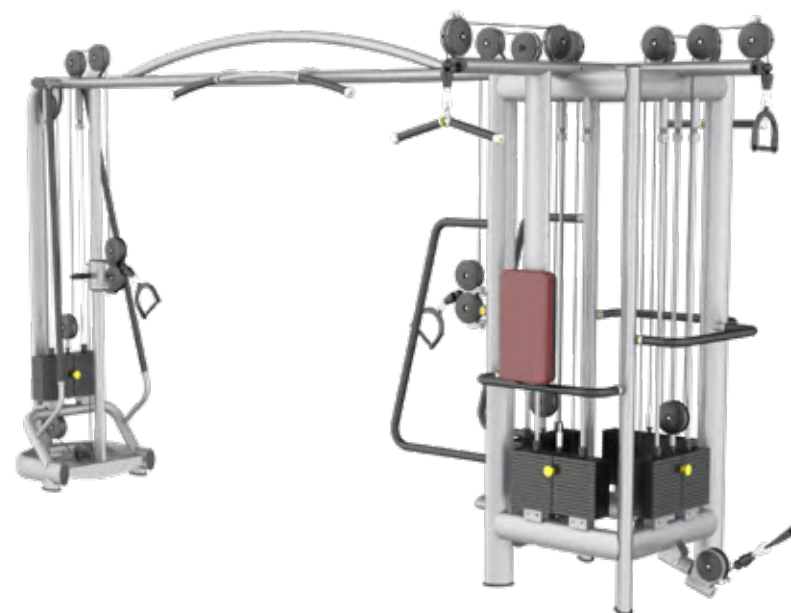

HOS-N41

五人站训练器 Crossover & Cable Jungle (5 stations)

Size:4620*1920*2680mm

Machine Weight:680kg

Weight Stack:70kg*4
100kg*1